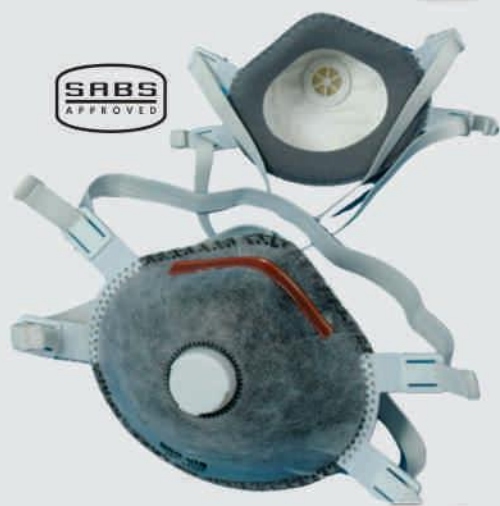

Dust Mask FFP1
Code:13-100190.....

Dust Mask FFP2
Code:13-100191.....

Dust Mask FFP2V
Code:13-100192.....

Dust Mask FFP3
Code:13-1001921.....

MSA Full Face Mask
Code:13-100188.....

Cartridge for full Face Mask ABEK1
Code:13-100189.....

Single Respirator Blue
Code:13-100193.....

Double Respirator Blue
Code:13-100194.....

A1 Cartridge
• Solvents, Organic & Petroleum Fumes
Code:13-100196.....

B1 Cartridge
• Fumes & Mist Cartridge
Code:13-100197.....